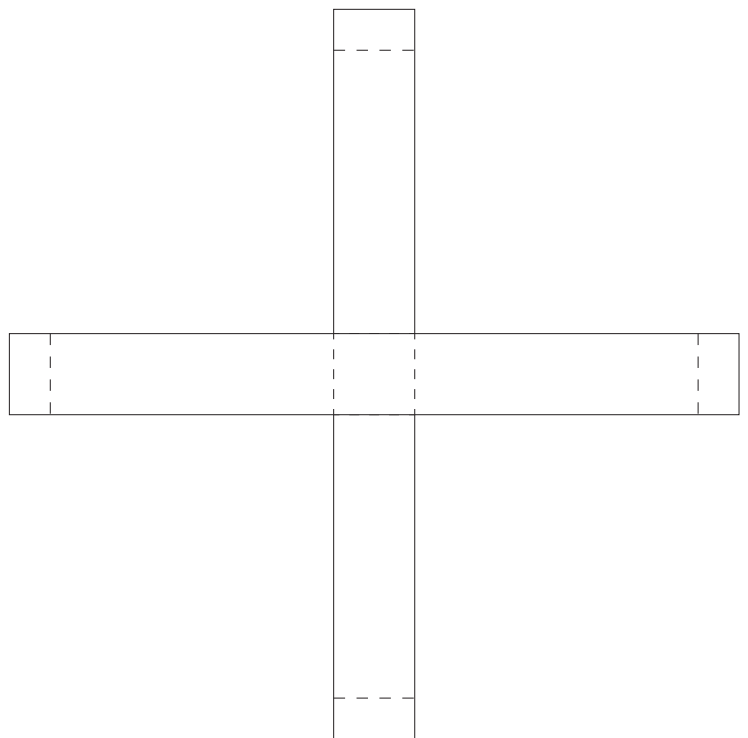

## BOOMERANG TARGET TEMPLATE

1. Use glue or double sided tape to secure the two pieces to each other in the center.
2. Fold up the edges
3. Throw with a spin

— Cut  
- - - - - Fold